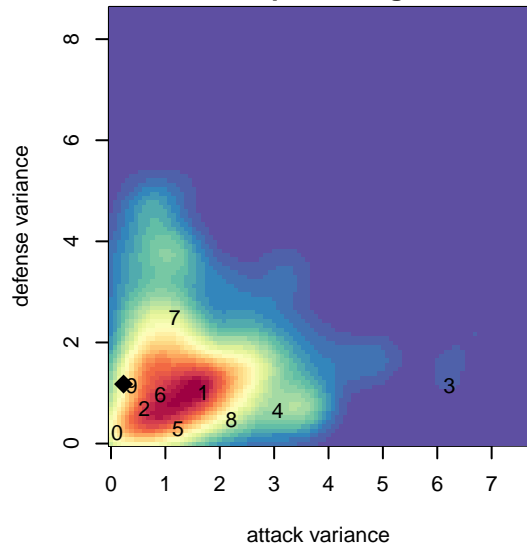

# Notts Forest Red B99

, CAS  
 B99 total strength=1814  
 attack=27.29 defense=41.4  
 notes= Andersen 2013-6

alt names used:  
 Notts Forest FC Red Andersen (CAS)  
 NOTTS FOREST FC B99 RED (CAS)  
 NOTTS FOREST FCB99 RED  
 NOTTS FOREST FC B99 RED (CAS)

Venues played:  
 2016 Americas Cup BU18  
 2016 Albion Cup 1999 Showcase U18  
 2016 Surf Cup Super White U18  
 2016 NHB Cup Flight 1

**Notts Forest Red B99**  
 Dots are actual minus expected GF (blue circles) and GA (red triangles).  
 Blue line is smoothed change in attack strength. Red is smoothed change in defense strength.

**attack and defense variance (black dot)  
relative to other teams  
and top 10 in region**

**attack and defense rating  
relative to others at age  
and all opponents in last 13 months**

**attack and defense rating  
relative to others at age  
and all opponents in last 13 months**